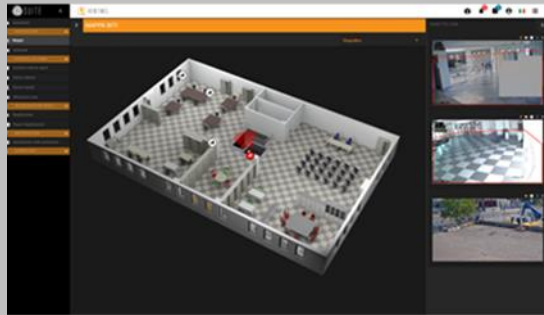

City-SUITE

The universal platform for the world of security and traffic management

Security and Access Control • Logistics and Industry • **Transport and Communications Infrastructure**

The universal platform for the world of security and traffic management

Scalable, accessible, intelligent, cloud or private: the v-SUITE platform offers a complete range of vertical applications dedicated to security and traffic management professionals, business and consumer software. A solution capable of allowing industry partners to better manage and control their products and provide innovative services to their customers.

Framework and administration console

Analytics

Software application that allows you to analyze the data coming from the various systems connected to the v-SUITE, both safety and traffic. The data is presented in graphic, tabular form and in various formats that can also be exported to third-party applications. The service is mainly aimed at those who have to make strategic decisions and therefore need to have a clear and detailed vision of operational scenarios.