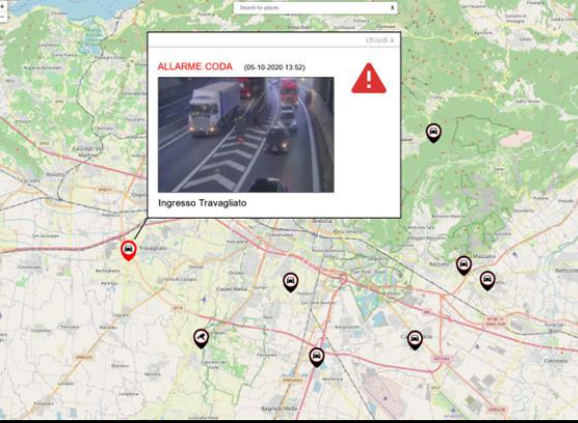

Framework and administration console

Analytics

Software application that allows you to analyze the data coming from the various systems connected to the v-SUITE, both safety and traffic. The data is presented in graphic, tabular form and in various formats that can also be exported to third-party applications. The service is mainly aimed at those who have to make strategic decisions and therefore need to have a clear and detailed vision of operational scenarios.

simec

City-SUITE

The universal platform for the world of security and traffic management

Security and Access Control • Logistics and Industry • **Transport and Communications Infrastructure**

This is how we accelerate your city