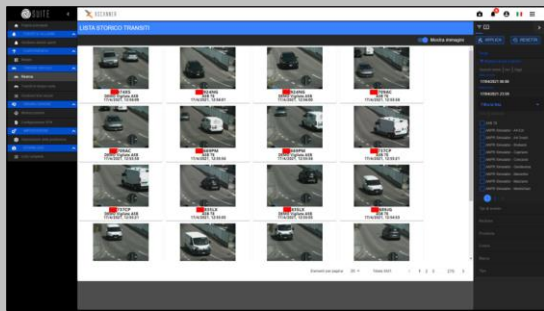

City-SUITE

The universal platform for the world of security and traffic management

Security and Access Control • Logistics and Industry • **Transport and Communications Infrastructure**

The universal platform for the world of security and traffic management

Framework and administration console

Analytics

Software application that allows you to analyze the data coming from the various systems connected to the v-SUITE, both safety and traffic. The data is presented in graphic, tabular form and in various formats that can also be exported to third-party applications. The service is mainly aimed at those who have to make strategic decisions and therefore need to have a clear and detailed vision of operational scenarios.