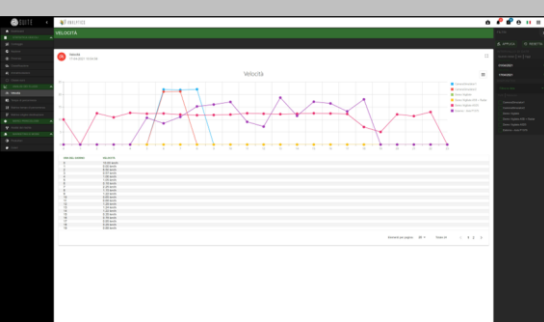

The universal platform for the world of security and traffic management

Scalable, accessible, intelligent, cloud or private: the v-SUITE platform offers a complete range of vertical applications dedicated to security and traffic management professionals, business and consumer software. A solution capable of allowing industry partners to better manage and control their products and provide innovative services to their customers.

The advantages of using a Suite instead of a single program

city-SUITE is an effective and reliable tool in security and traffic management but also a sharing tool, a unique environment where traffic information can become useful for an anti-intrusion system, where diagnostic data can become an indicator security and where all the information generated can be consulted and analyzed together in order to make operational decisions.

Main features

- Manage all the safety and traffic control equipment
- installed in the area in a single interface. Supervise your security systems.
- Supervise its customers' systems to offer new services control, management or maintenance.
- Centralize remote control (including CCTV) of video systems
- its customers to increase the quality of service.
- Web-cloud platform immediately available and interoperable for FF.OO. and for all operators accredited for integrated safety management (Minniti Decree). Possibility of offering data and images to any superordinate provincial, regional, national platforms (total scalability).

Framework and administration console

Analytics

Software application that allows you to analyze the data coming from the various systems connected to the v-SUITE, both safety and traffic. The data is presented in graphic, tabular form and in various formats that can also be exported to third-party applications. The service is mainly aimed at those who have to make strategic decisions and therefore need to have a clear and detailed vision of operational scenarios.

Diagnostic

Your diagnostic panel to supervise the operating status of the installed fleet. The v-Diagnostics service allows you to be constantly informed about the correct functioning of the devices and intervene promptly in the event of technical unexpected events.

Automation

The software that allows the creation of automatic processes when pre-established events occur. A graphical editor that allows you to draw a flowchart relating events and actions.

www.simec.es

Sistemas de identificación y mecanismos SL
c/ Tomas Breton, 50 - 28045 Madrid
Tel: (+34) 915.273.392 info@simec.es

SIMEC AMS Ltda.
Cra 15 # 106-32 Of. PH4 Bogota
T: +57 601 2450112
M: +57 301 7663855

v. 1.2 Nov 2024

simec